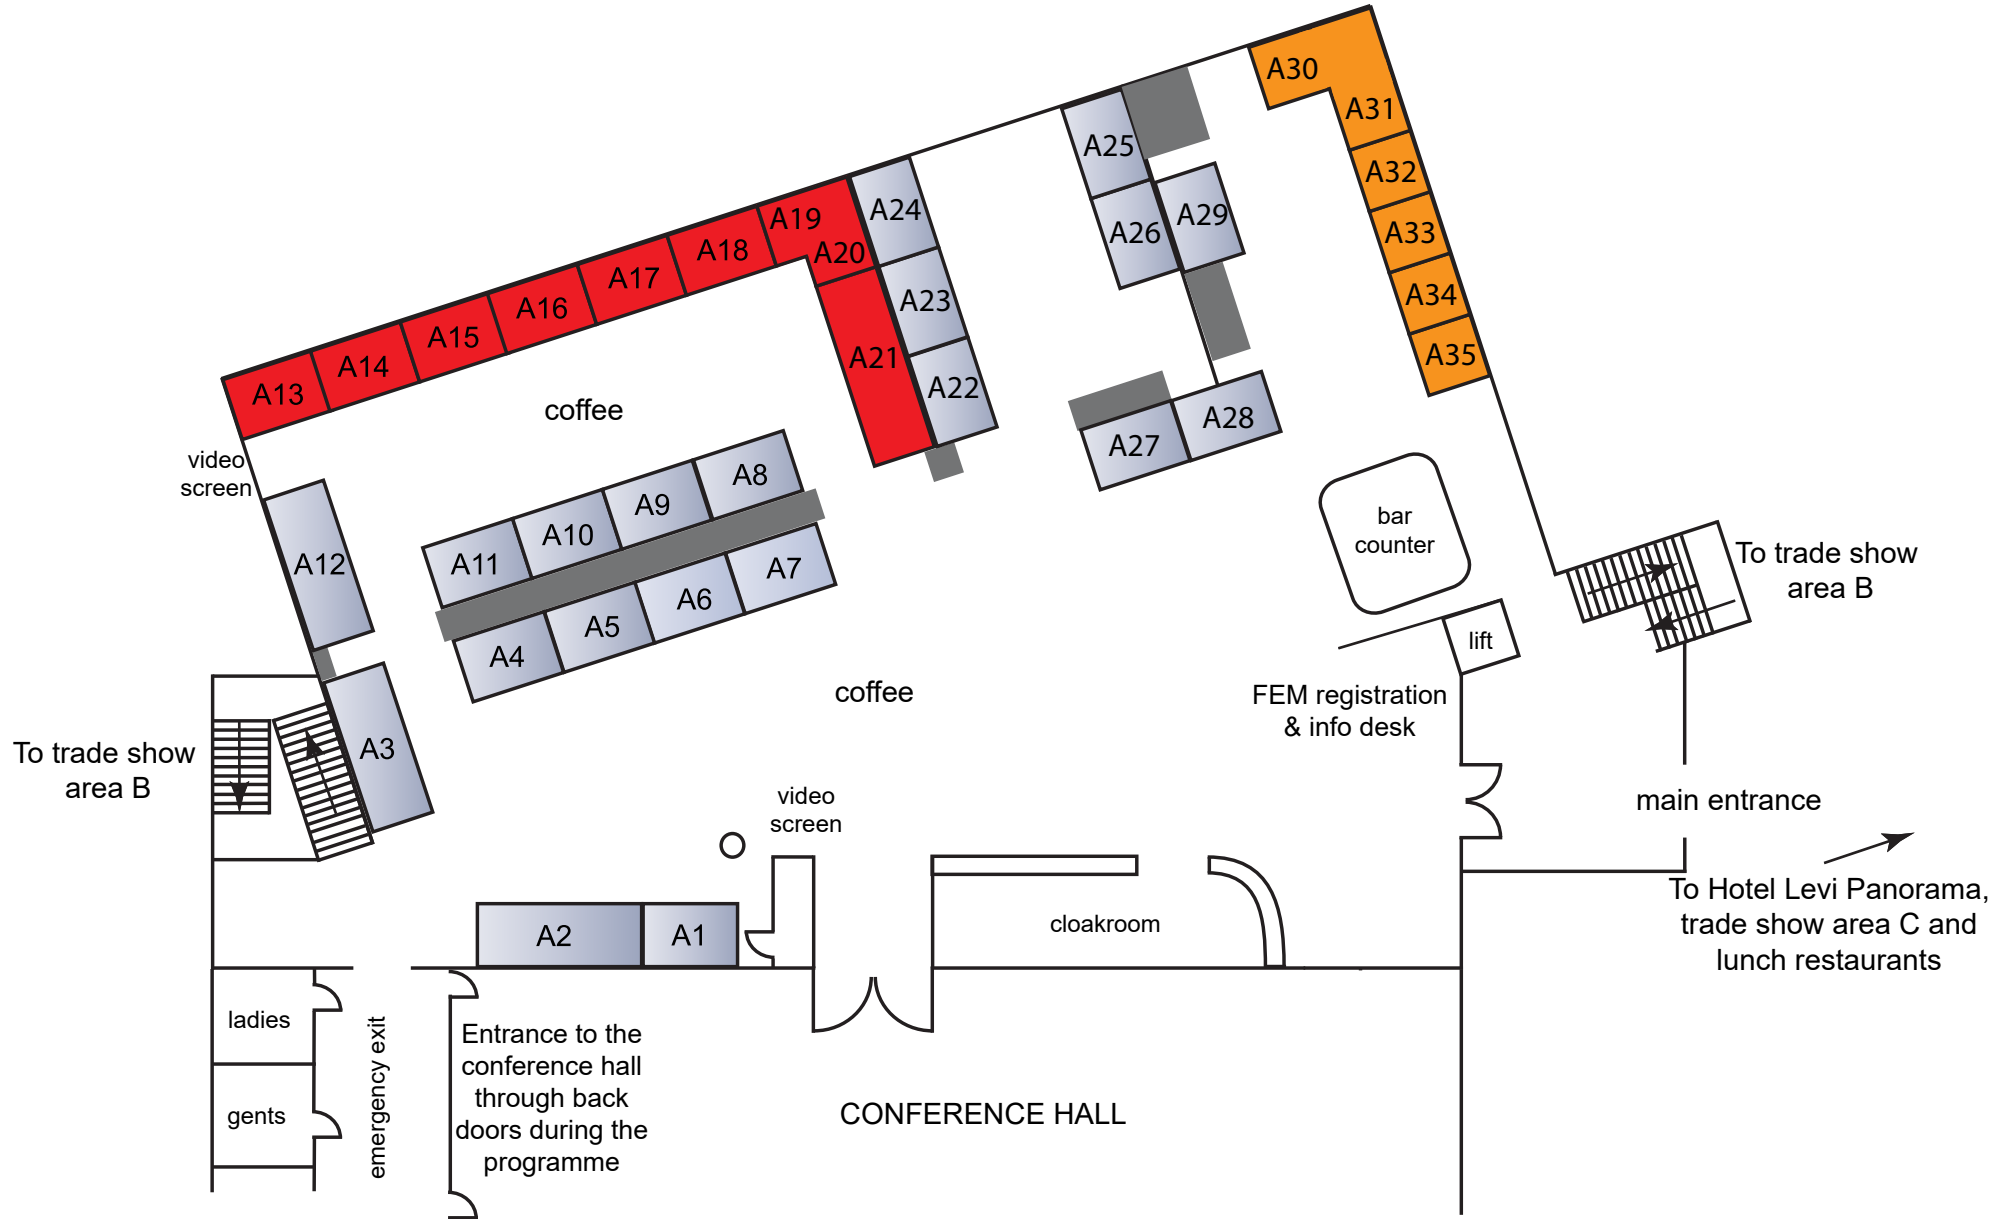

# 14<sup>th</sup> Fennoscandian Exploration and Mining (FEM 2023)

31 October - 2 November 2023

Trade show area A - Levi Summit, first floor

# 14<sup>th</sup> Fennoscandian Exploration and Mining (FEM 2023)

31 October - 2 November 2023

Trade show area B - Levi Summit, ground floor

# 14<sup>th</sup> Fennoscandian Exploration and Mining (FEM 2023)

31 October - 2 November 2023

Trade show area C - Hotel Levi Panorama, first floor