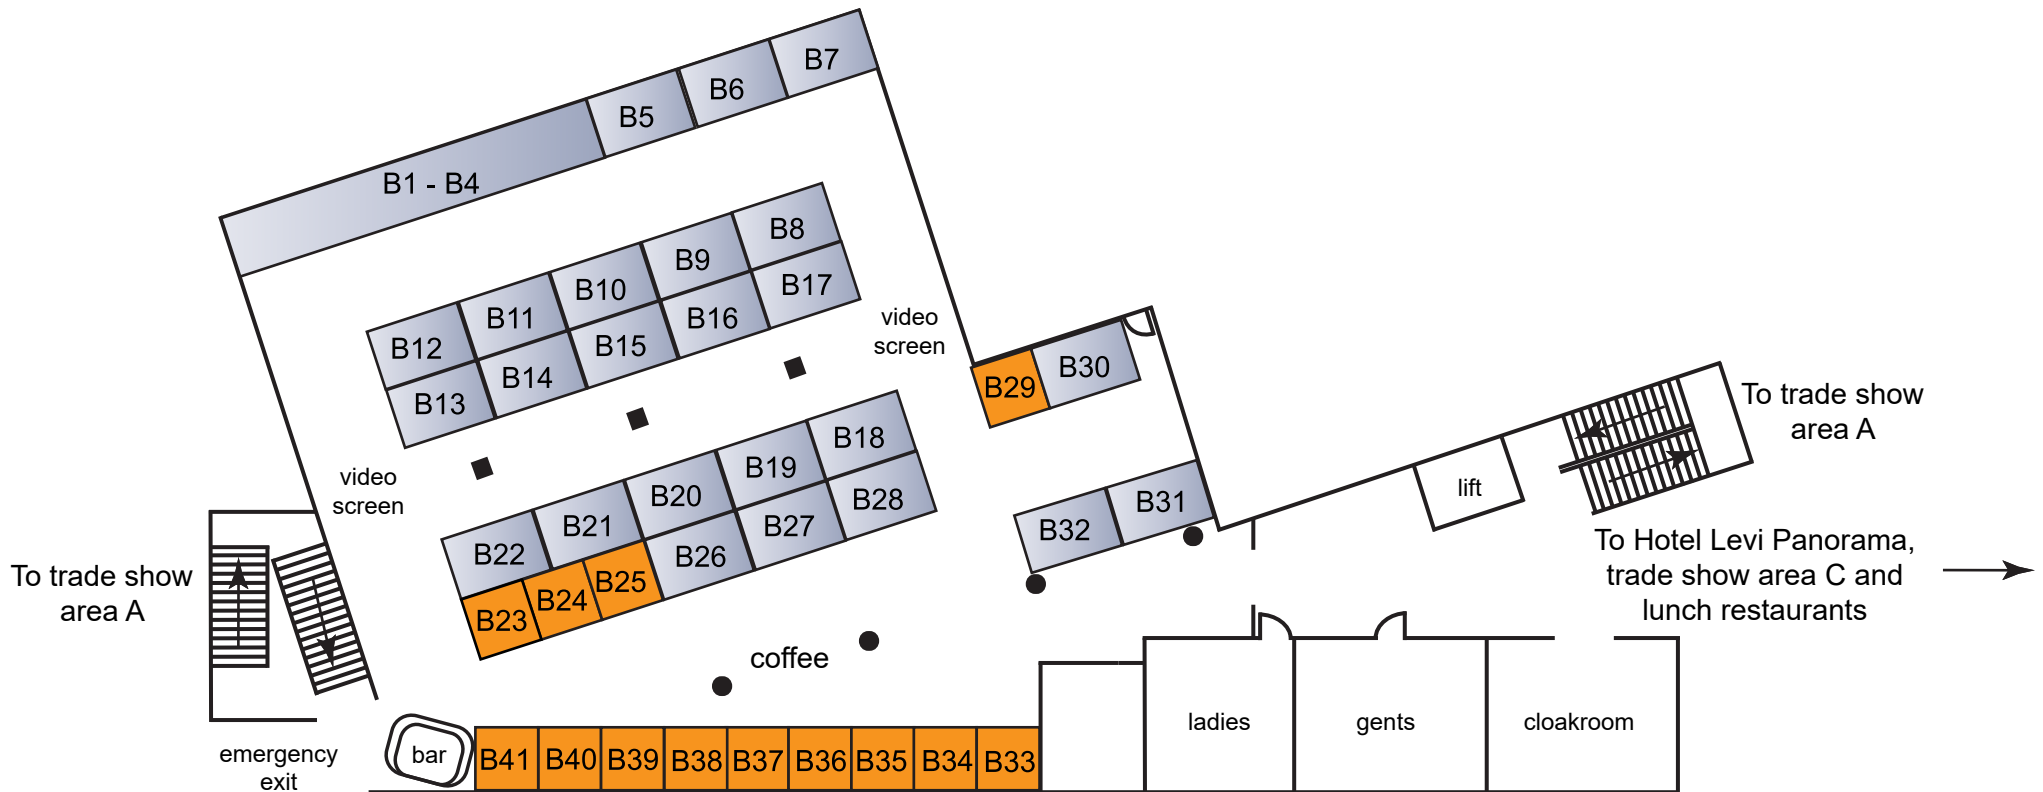

# 14<sup>th</sup> Fennoscandian Exploration and Mining (FEM 2023)

31 October - 2 November 2023

Trade show area A - Levi Summit, first floor

# 14<sup>th</sup> Fennoscandian Exploration and Mining (FEM 2023)

31 October - 2 November 2023

Trade show area B - Levi Summit, ground floor

# 14<sup>th</sup> Fennoscandian Exploration and Mining (FEM 2023)

31 October - 2 November 2023

Trade show area C - Hotel Levi Panorama, first floor